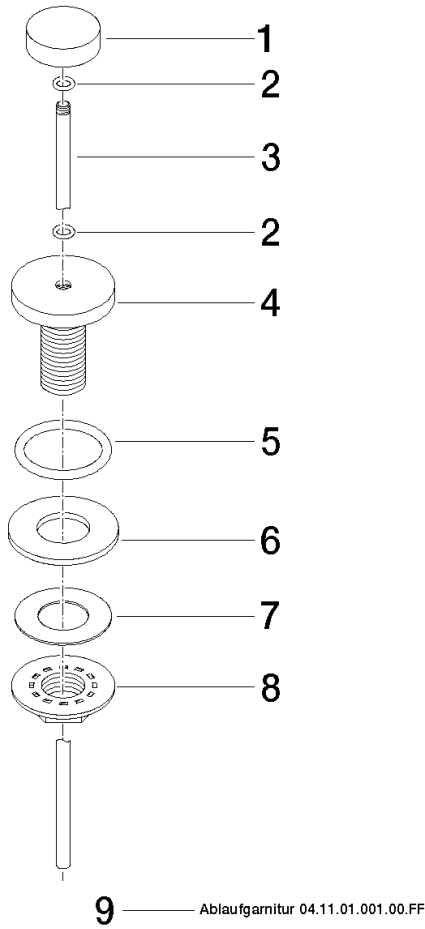

Basin Waste with knob for deck mounting 1 1/4" - Durabronz (23kt Gold)

IMO

10 200 970

Fits: IMO, LULU, MADISON, MEM, TARA,
CL.1, LISSÉ, VAIA, META, CYO

	Durabronz (23kt Gold)	10 200 970-09
	Chrome	10 200 970-00
	Brushed Platinum	10 200 970-06
	Platinum	10 200 970-08
	Dark Chrome	10 200 970-19
	Light Gold	10 200 970-26
	Brushed Light Gold	10 200 970-27
	Brushed Durabronz (23kt Gold)	10 200 970-28
	Matte Black	10 200 970-33
	Brushed Bronze	10 200 970-42
	Brushed Champagne (22kt Gold)	10 200 970-46
	Champagne (22kt Gold)	10 200 970-47
	Brushed Chrome	10 200 970-93
	Brushed Dark Platinum	10 200 970-99

Basin Waste with knob for deck mounting 1 1/4" - Durabron (23kt Gold)

IMO

10 200 970

Only suitable for basins with an overflow.

10 200 970

10 200 970

Parts for other finishes can be found here: [Chrome](#)

Spare parts list

No.	Item Number	Name	Quantity used	Delivery time
1	09 21 33 001-09	handle	1	40
2	09 14 10 007 90	seal	2	2
3	09 31 09 004-09	pull-rod	1	40
4	09 18 40 022-09	sleeve	1	40
5	09 14 10 095 90	seal	1	2
6	09 14 05 012 90	seal	1	2
7	09 14 40 001 90	seal	1	60
8	09 23 10 010 90	nut	1	2
9	90 11 01 001 00-09	pop-up waste	1	40