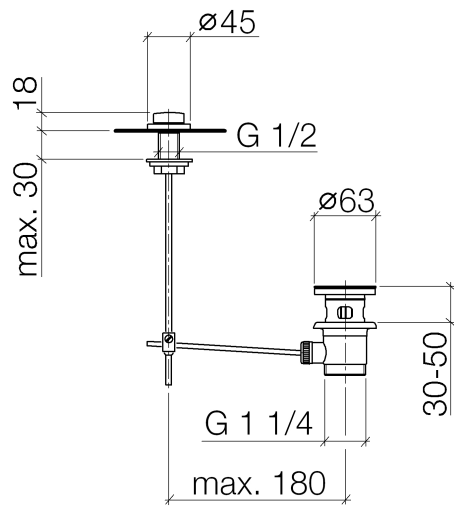

Basin Waste with knob for deck mounting 1 1/4" - Durabronz (23kt Gold)

IMO

10 200 970

Fits: IMO, LULU, MADISON, MEM, TARA,
CL.1, LISSÉ, VAIA, META, CYO

	Durabronz (23kt Gold)	10 200 970-09
	Chrome	10 200 970-00
	Brushed Platinum	10 200 970-06
	Platinum	10 200 970-08
	Dark Chrome	10 200 970-19
	Light Gold	10 200 970-26
	Brushed Light Gold	10 200 970-27
	Brushed Durabronz (23kt Gold)	10 200 970-28
	Matte Black	10 200 970-33
	Brushed Bronze	10 200 970-42
	Brushed Champagne (22kt Gold)	10 200 970-46
	Champagne (22kt Gold)	10 200 970-47
	Brushed Chrome	10 200 970-93
	Brushed Dark Platinum	10 200 970-99

Basin Waste with knob for deck mounting 1 1/4" - Durabron (23kt Gold)

IMO

10 200 970

Only suitable for basins with an overflow.

10 200 970

10 200 970

Parts for other finishes can be found here: [Chrome](#)

Spare parts list

No.	Item Number	Name	Quantity used	Delivery time
1	09 21 33 001-09	handle	1	40
2	09 14 10 007 90	seal	2	2
3	09 31 09 004-09	pull-rod	1	40
4	09 18 40 022-09	sleeve	1	40
5	09 14 10 095 90	seal	1	2
6	09 14 05 012 90	seal	1	2
7	09 14 40 001 90	seal	1	60
8	09 23 10 010 90	nut	1	2
9	90 11 01 001 00-09	pop-up waste	1	40